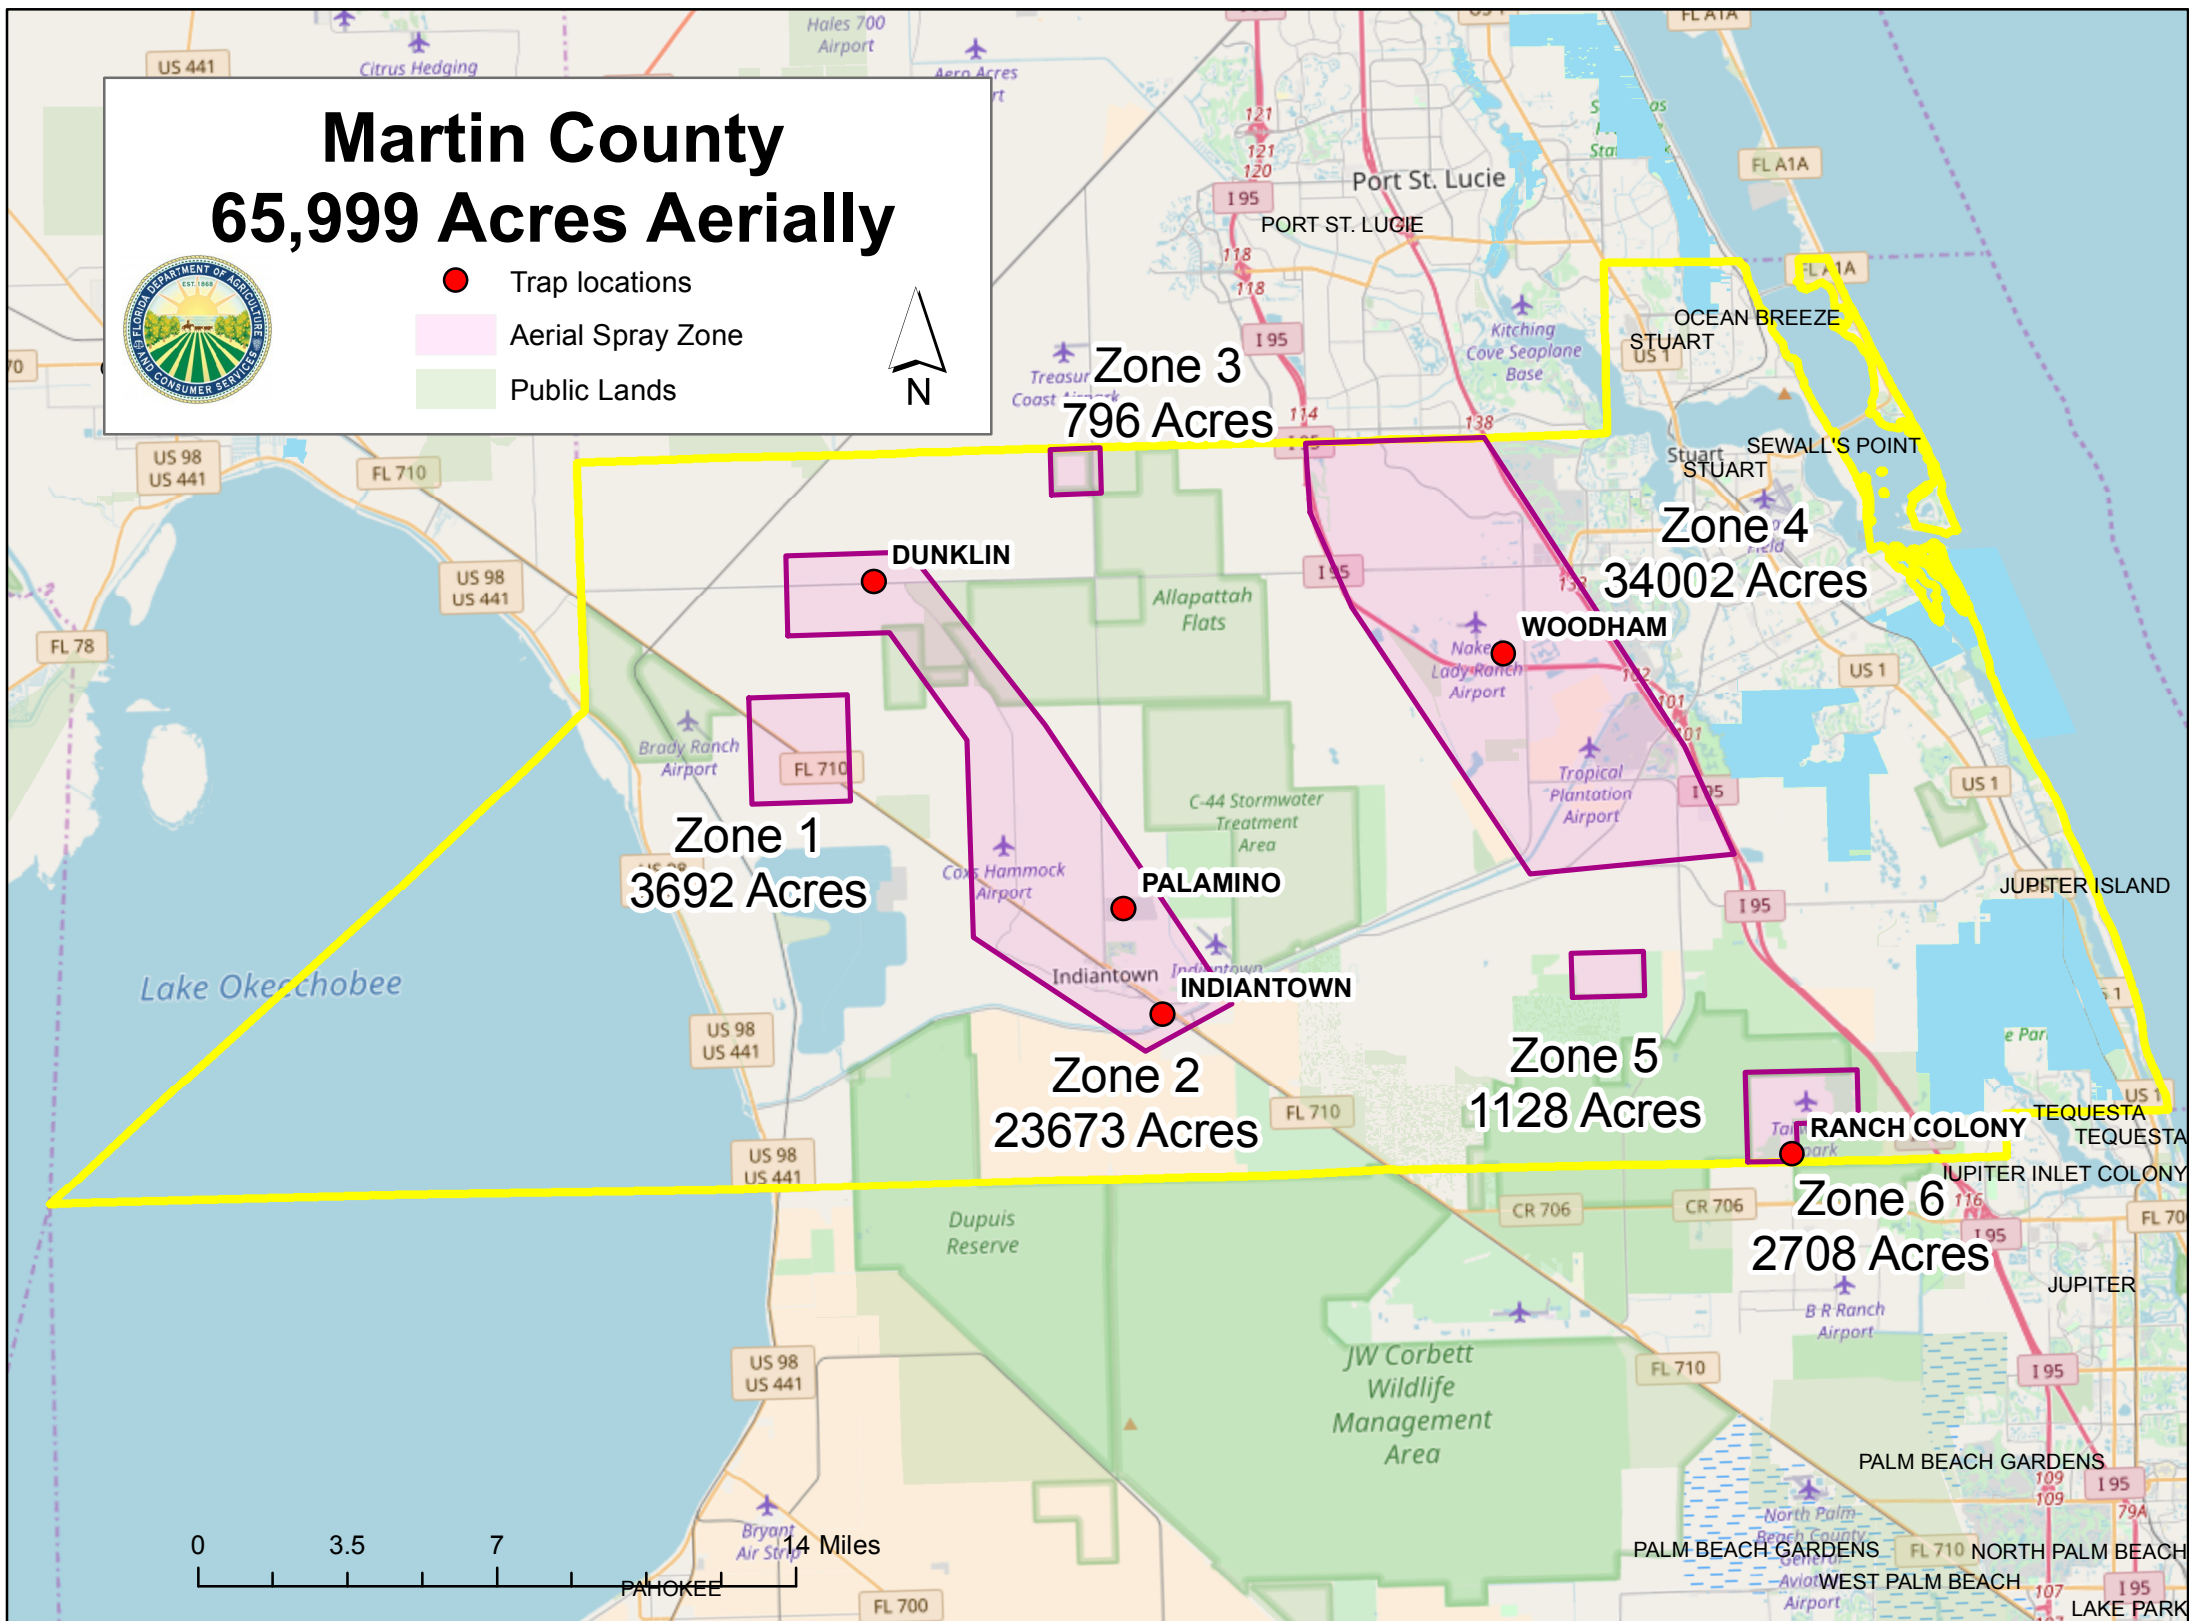

Martin County 65,999 Acres Aerially

- Trap locations
- Aerial Spray Zone
- Public Lands

Zone 1
3692 Acres

Zone 2
23673 Acres

Zone 3
796 Acres

Zone 5
1128 Acres

Zone 4
34002 Acres

Zone 6
2708 Acres